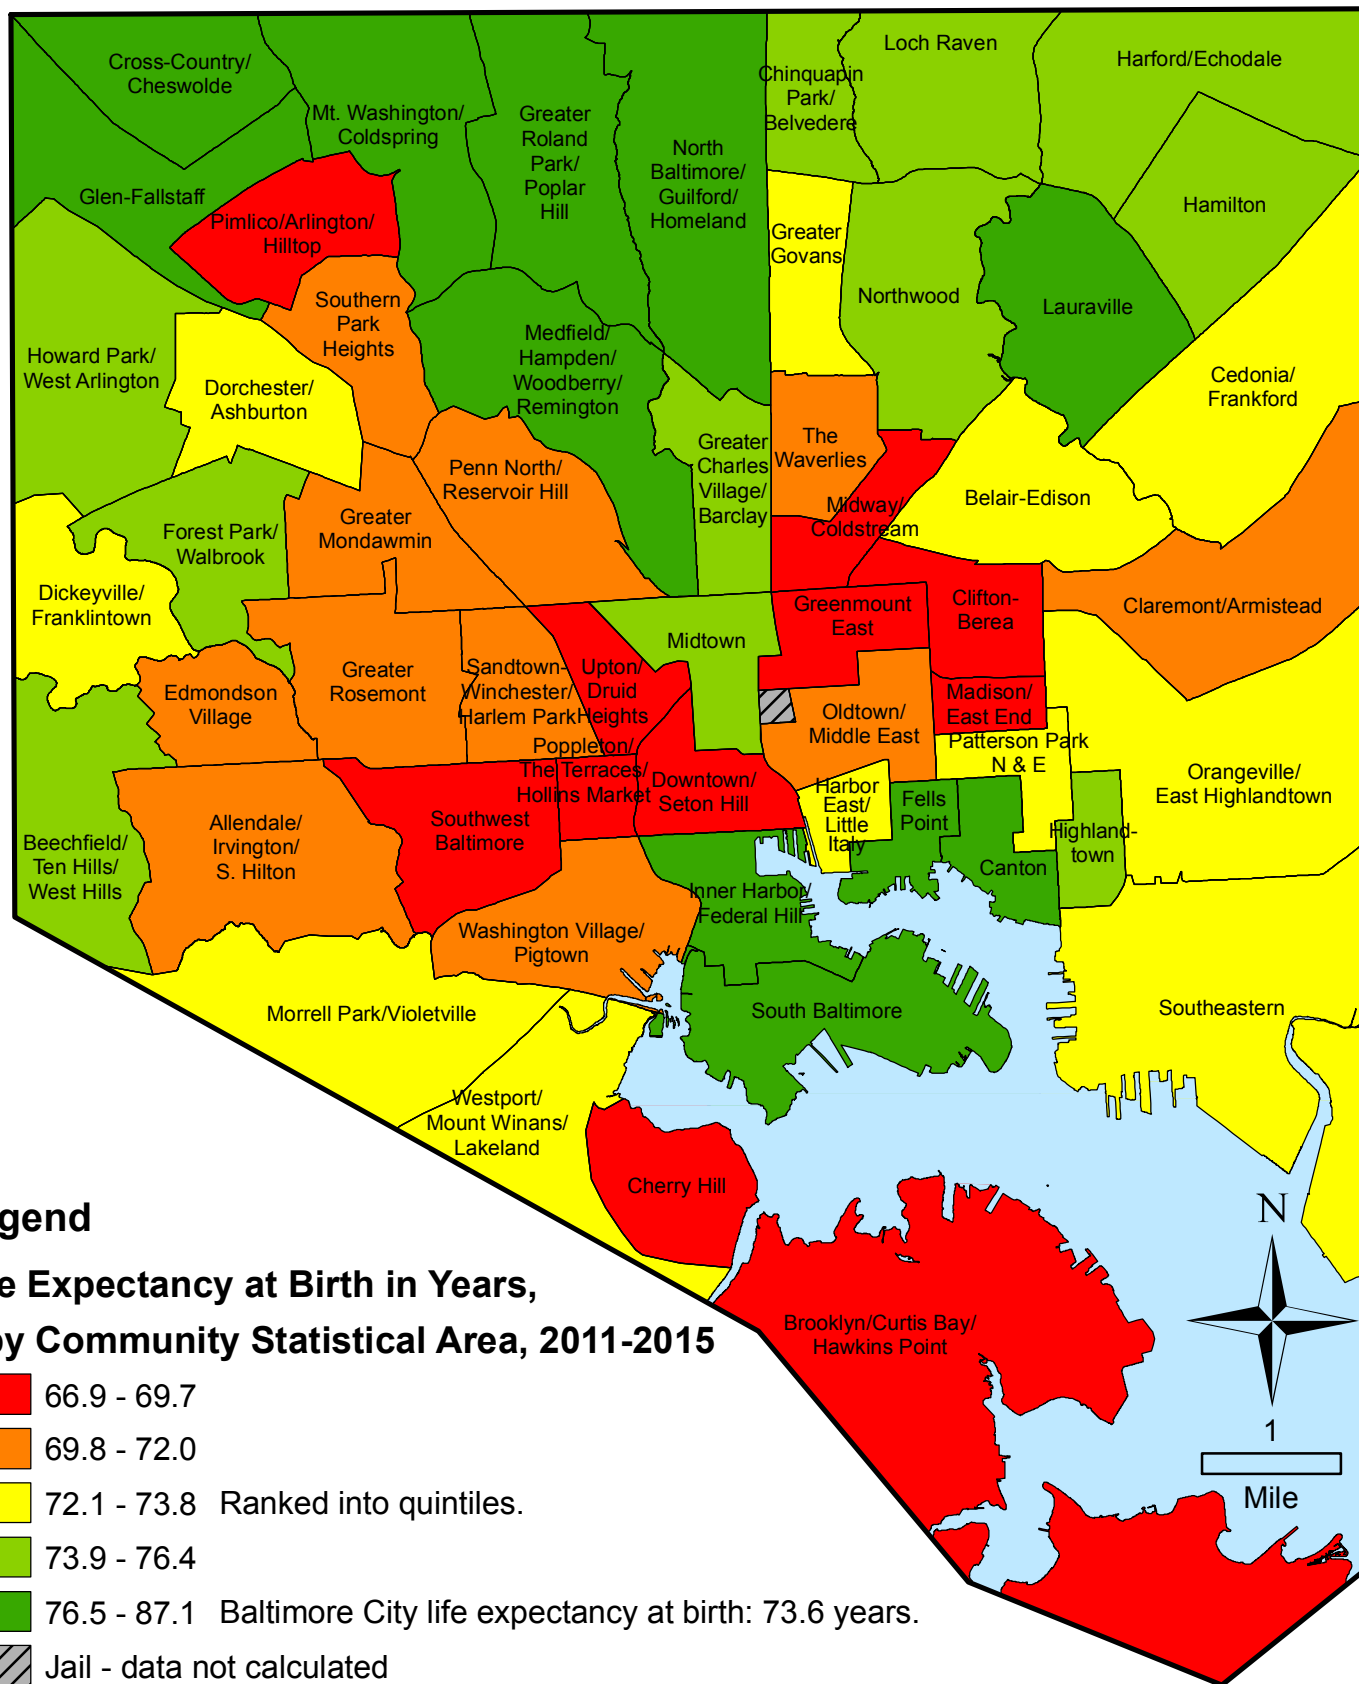

Life Expectancy at Birth in Years, Baltimore City, 2011-2015

Prepared by the Office of Epidemiology Services,
Baltimore City Health Department, January 2018.
BCHD calculations of data from the Maryland
Department of Health, Vital Statistics Administration.